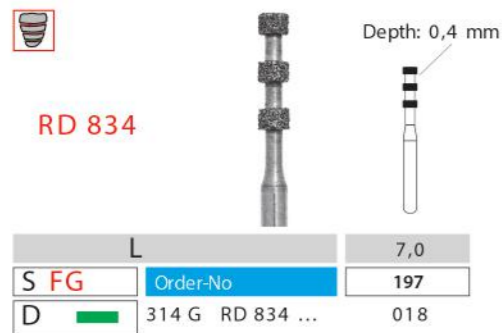

Perio diamond instruments