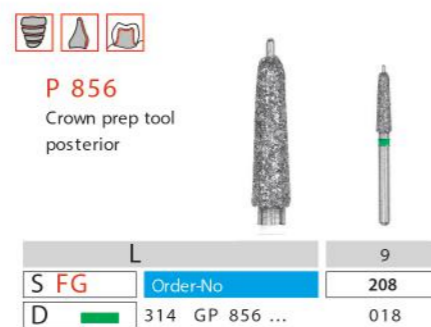

Perio diamond instruments