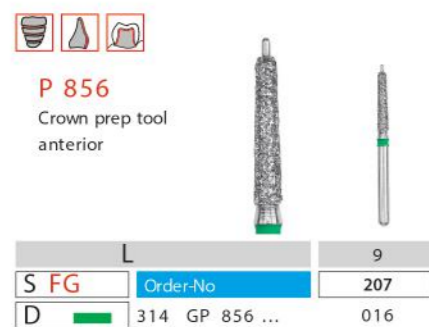

Perio diamond instruments